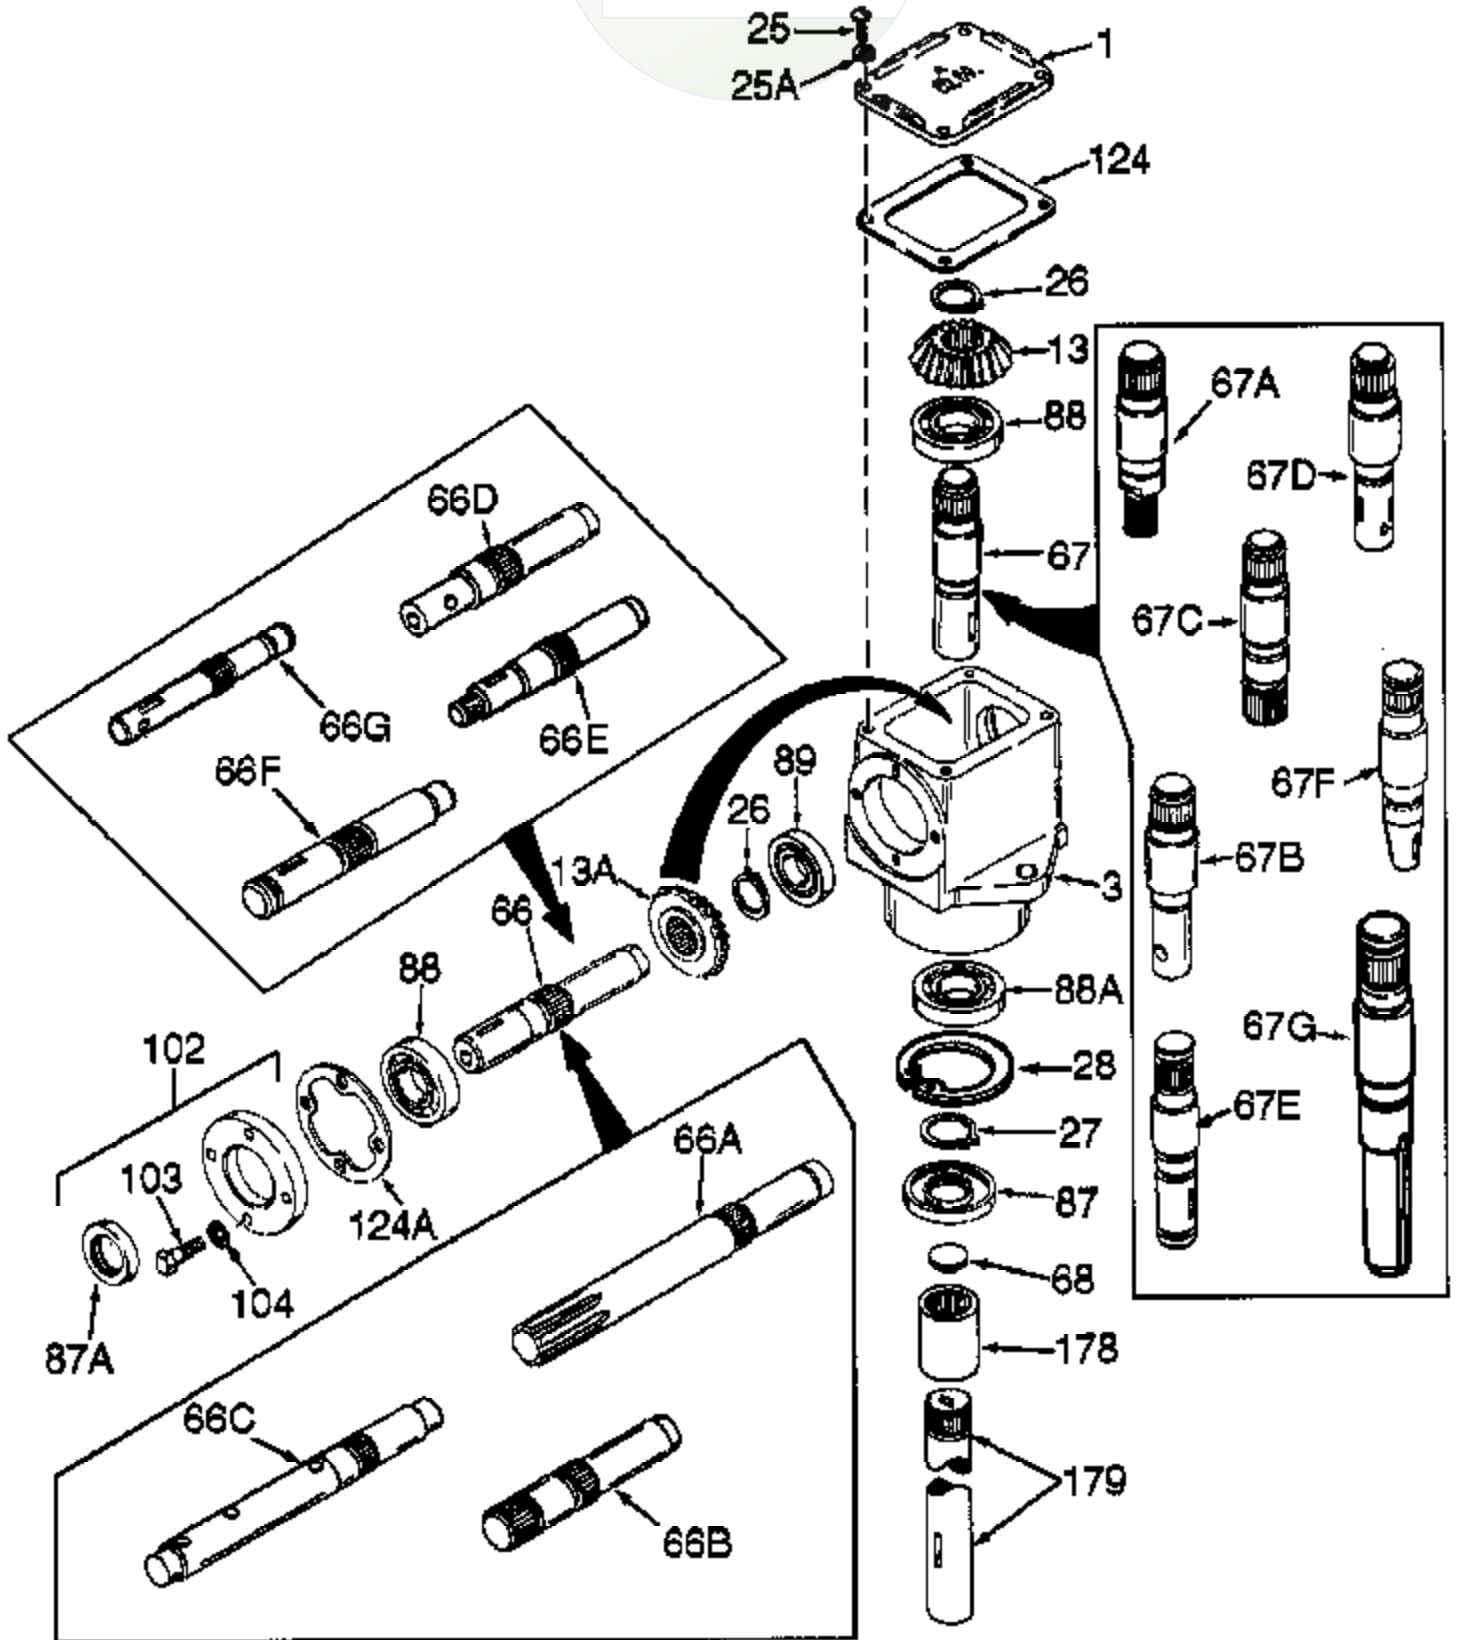

JOIST

SICHER IST DAS:
DAS ORIGINAL

Ref #	Part Number	Qty	Description
	794111		R.H. Head Ass'y (Incl. 1 thru 124A)
1	772034		Right Hand Cover
3	770026A		Right Angle Drive Housing
13A	778046		Miter Gear (22 teeth)(7/8" ID)
13	778046		Miter Gear (22 teeth)(7/8" ID)
25	792025		Screw, 10-24 x 1/2"
26	788018		Snap Ring
27	788019		Snap Ring
66E	776149		Input Shaft (5-9/16" long)
67	776129		Output Shaft (4-1/4" long)
87A	788031		Oil Seal
87	788029		Oil Seal
88A	780034	RAD-2604-P91	Ball Bearing
88	780034	Peerless	Ball Bearing
89	780024		Ball Bearing
102	786029		Retainer Cap & Seal (Incl. 87A & 103)
103	792026		Screw, 1/4-20 x 7/8"
124A	788030B		Cap Gasket
124	788028		Cover Gasket